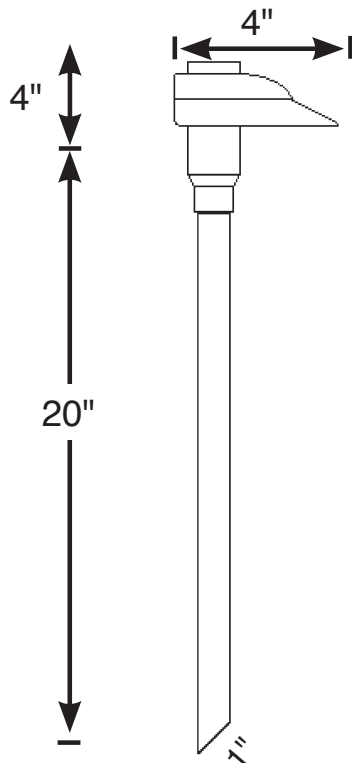

Type: \_\_\_\_\_

Model: \_\_\_\_\_

Project: \_\_\_\_\_

**SPECIFICATION SHEET**

**MODEL: BB-07F LED HO**

**SPECIFICATIONS**

**HOUSING:**

Spun copper

**LENS:**

Clear tempered glass convex lens.

**LAMP TYPE:**

3-watt LED Slugger

**MOUNTING:**

20-inch stake standard. Custom stake lengths upon request in angle or threaded

**WIRING:**

Prewired with 5' pigtail of 18/2 cable.

**DIMENSIONS:**

LED LAMP SPECIFICATIONS

**OPTICS:**

Integral optics providing available beam spreads from 15° to 60°.

**COLOR TEMPERATURES:**

Color temperature options provide the following qualities: 2700K=ultra-warm; 3000K=warm white; 4000K=neutral white; 5000K=cool white. Decorative color light options include amber, blue, green, and red.