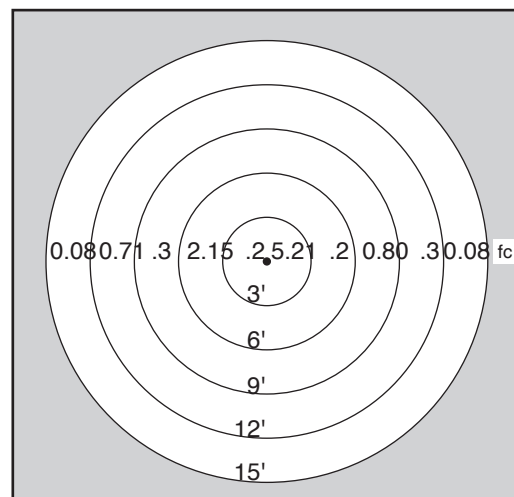

**LENS:**

Clear tempered glass convex lens.

**LAMP TYPE:**

3-watt LED Slugger

**MOUNTING:**

20-inch stake standard. Custom stake lengths upon request in angle or threaded

**WIRING:**

Prewired with 5' pigtail of 18/2 cable.

**DIMENSIONS:**

LED LAMP SPECIFICATIONS

**OPTICS:**

Integral optics providing available beam spreads from 15° to 60°.

**COLOR TEMPERATURES:**

Color temperature options provide the following qualities: 2700K=ultra-warm; 3000K=warm white; 4000K=neutral white; 5000K=cool white. Decorative color light options include amber, blue, green, and red.